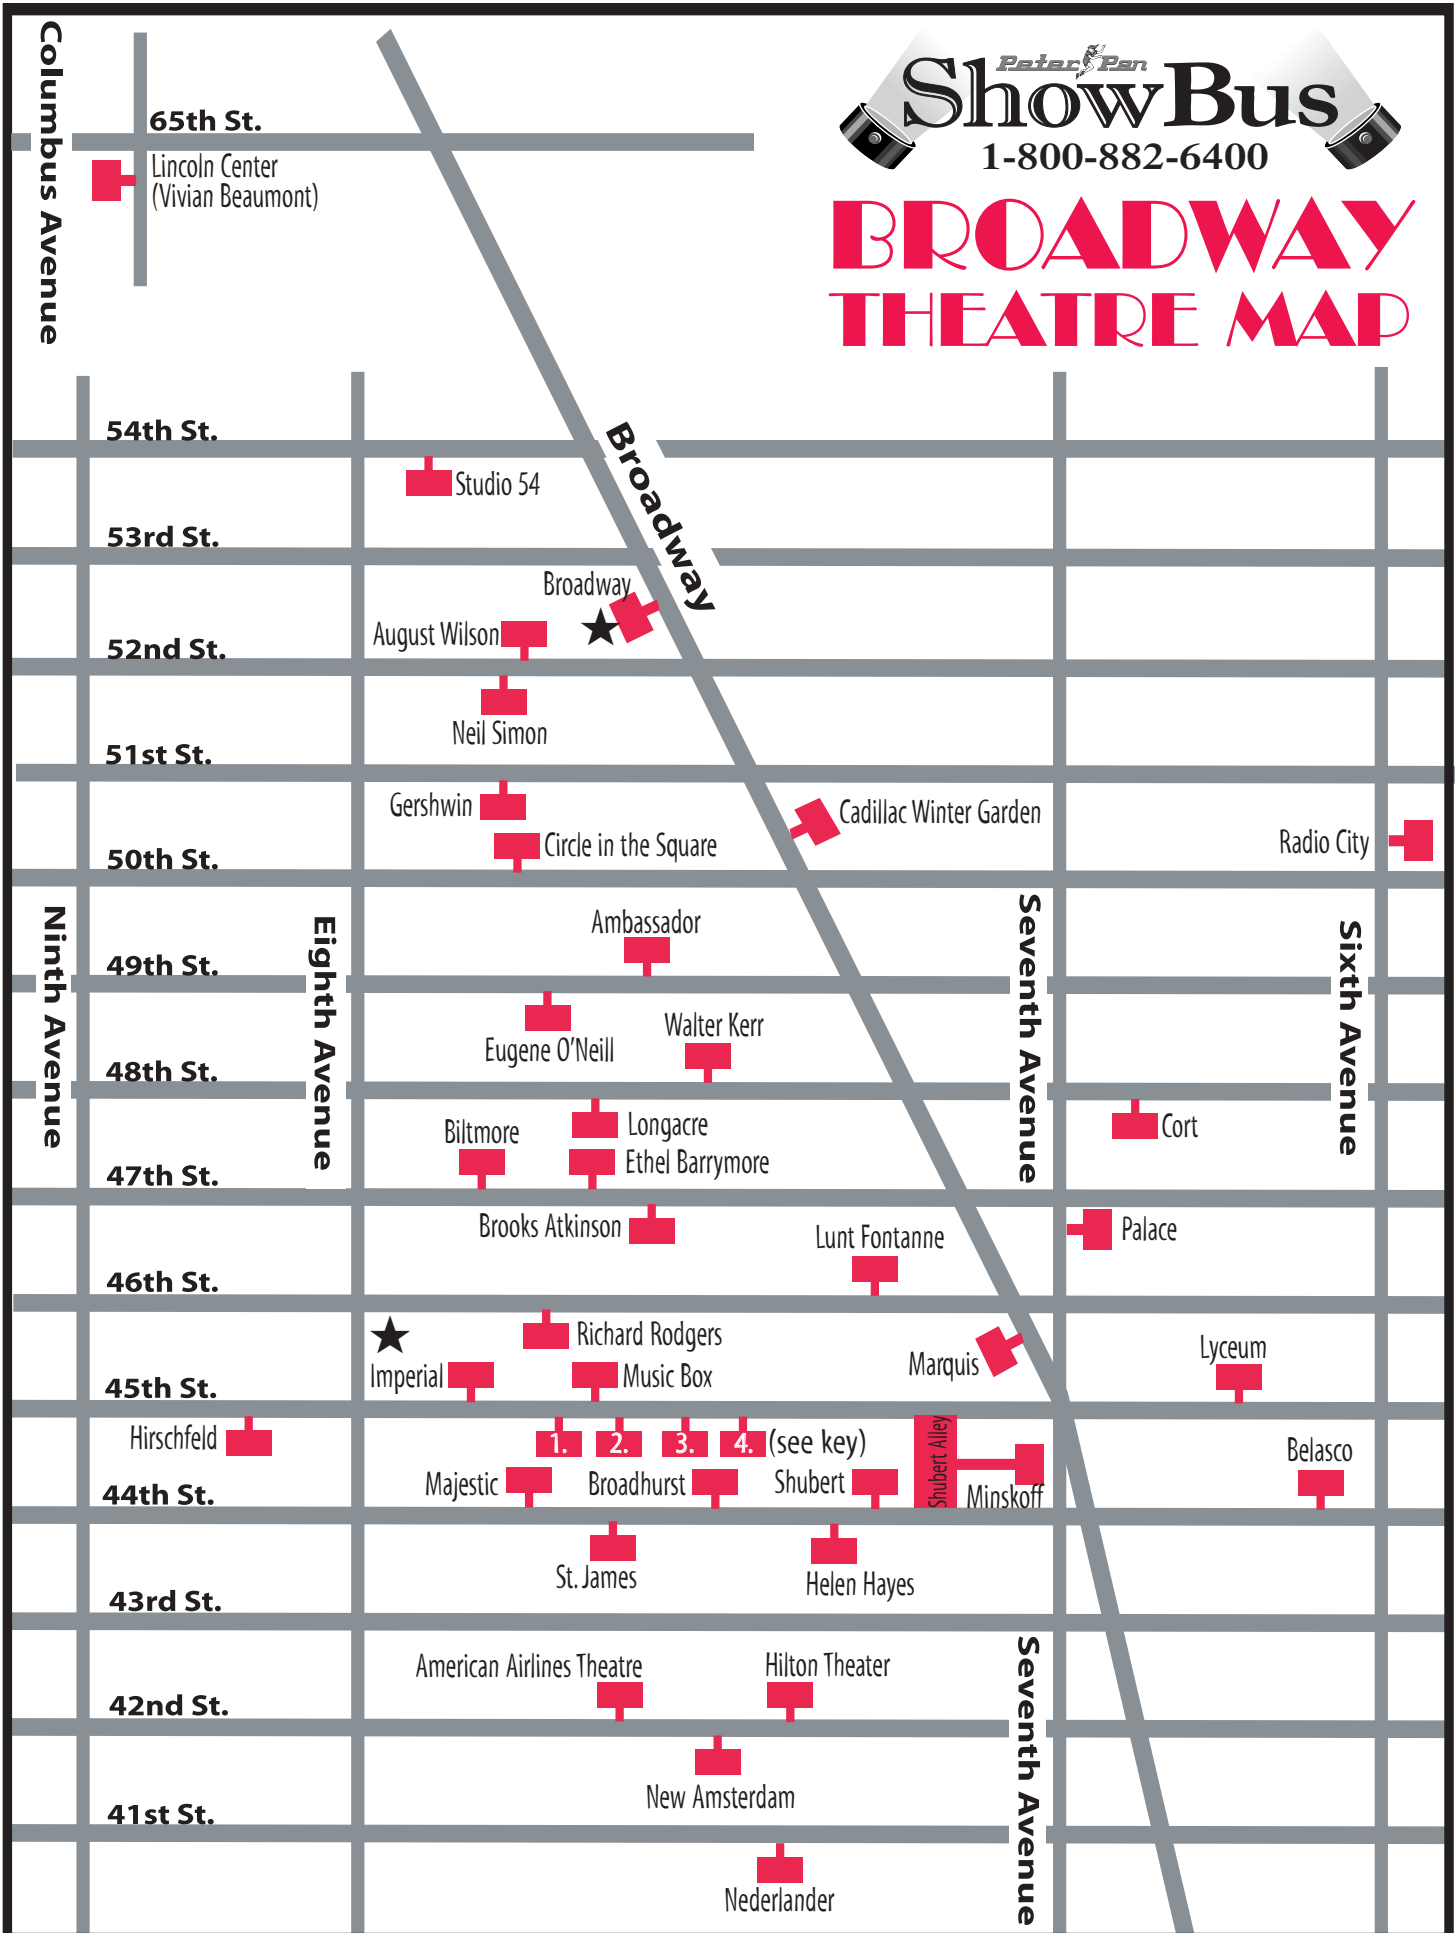

# BROADWAY THEATRE MAP

**KEY** 1. John Golden 2. Jacobs 3. Schoenfeld 4. Booth

★ = Show Bus Pick-up Locations